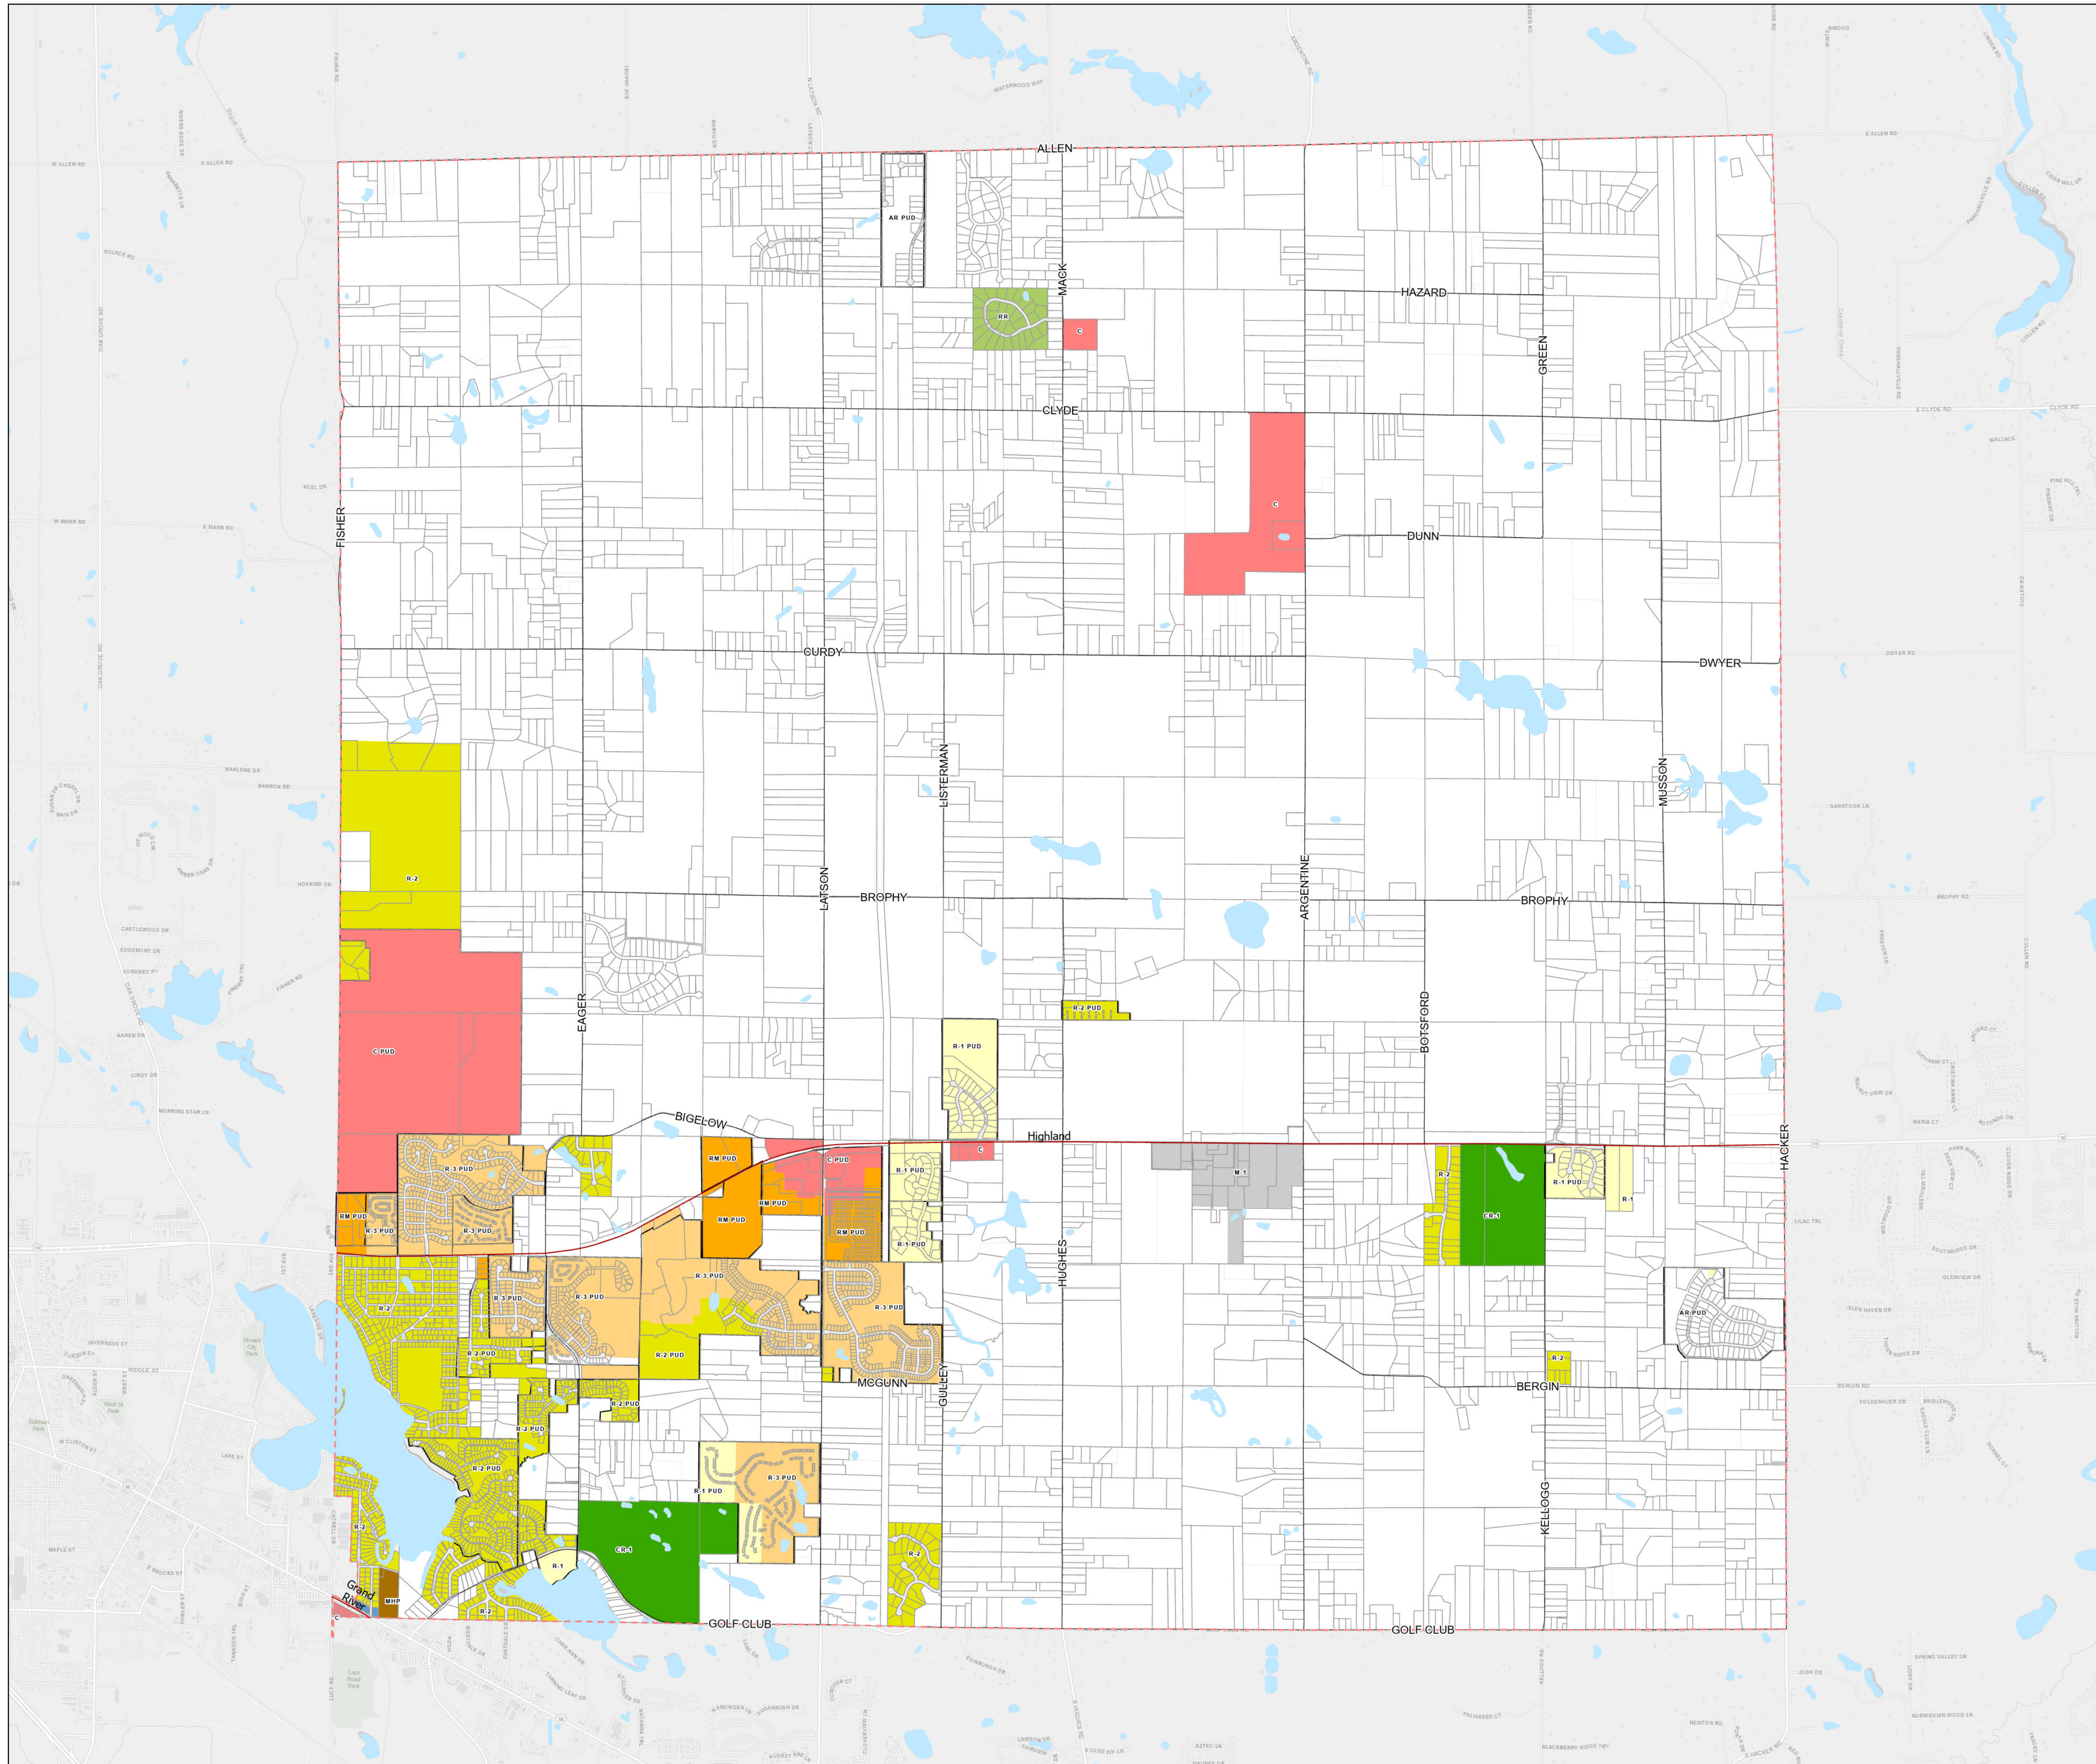

Zoning Map

Oceola Township, Livingston County, MI

Adopted October 4, 2022, Parcel Base Updated January 26, 2024

Legend

- AR Agricultural Residential
- RR Rural Residential
- R-1 Residential
- R-2 Residential
- R-3 Residential
- RM Residential Multiple Family
- MHP Manufactured Housing Park
- C Commercial
- CR-1 Commercial Recreational
- M-1 Industrial
- OS Office Space
- Township Boundary
- Standards_StateHighw

Basemap Source: Michigan Center for Geographic Information, Version 17a.
Data Source: Oceola Township 2023. McKenna 2023.